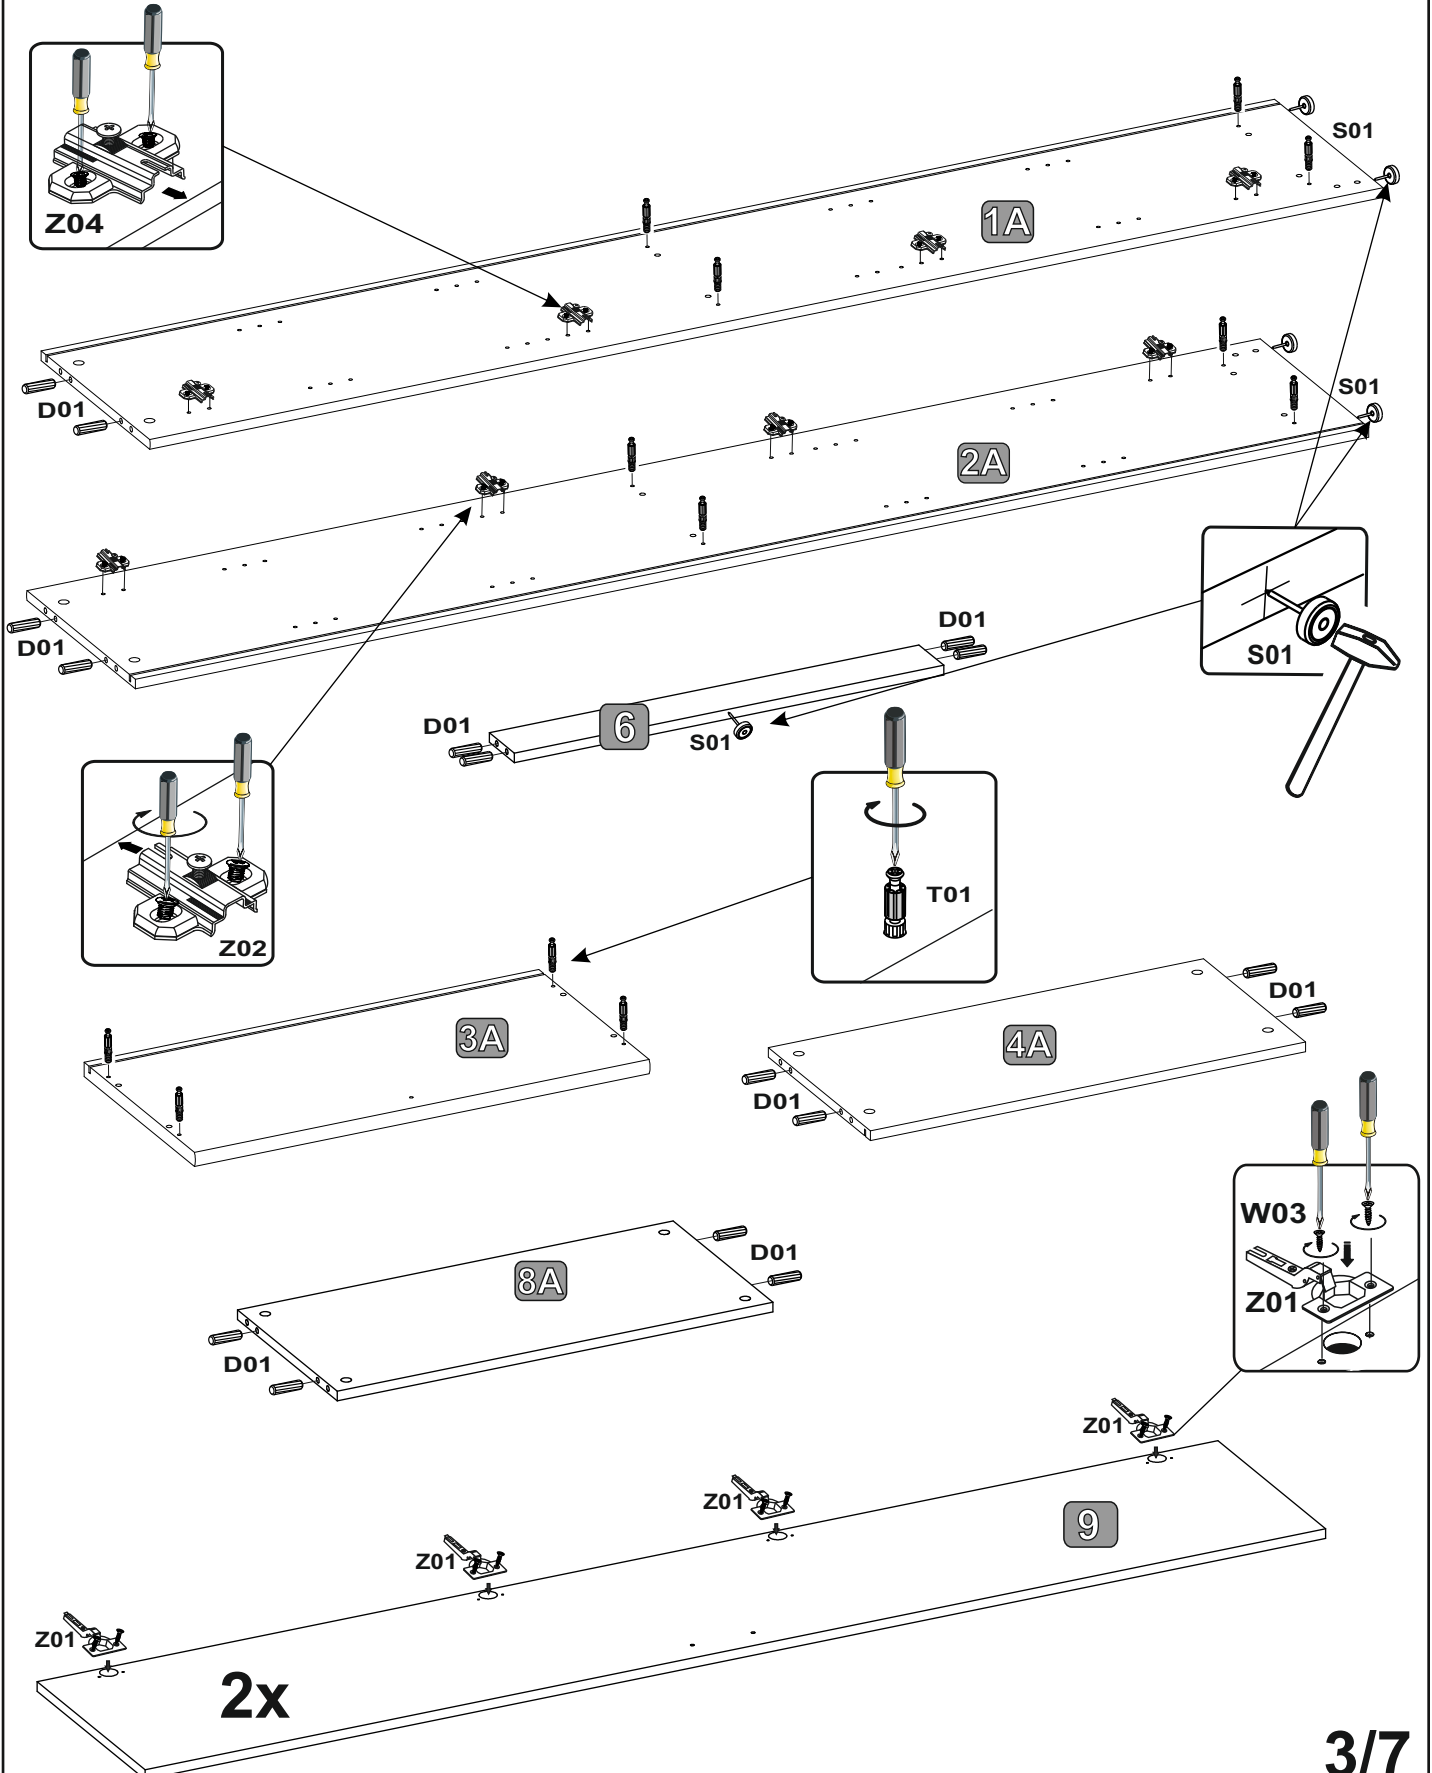

 12x T02	 12x T01	 8x28 16x D01	 1x F01	 1x F11	 18x R01
 16x E01	 5x S01	 1x P01	 4x13 2x W07	 3,5x15 16x W03	 1x E02
 8x Z04	 KR-15 8x Z01	 2x U01	 4x25 4x W01		

NR	DIM	QTE	COLLI
1A	1953x345x15	1	2/2
2A	1953x345x15	1	2/2
3A	720x352x22	1	1/2
4A	689x323x15	1	1/2
5A	1877x708x2	1	2/2
6	689x80x15	1	1/2
7A	689x296x15	4	1/2
8A	689x296x15	1	1/2
9	1867x341x15	2	2/2

# 1

5X		12X		16X		8X		8X		16X	
	S01		T01		D01		Z04		Z01		W03

2

3

## 4

# 6

 16x E01	 4x13 2x W07	 1x P01	 1x F11	 1x F01
--	---	--	---	---

A collection of safety and warning icons. It includes a yellow triangle with an exclamation mark, a warning symbol with a hand and a screwdriver, a warning symbol with a hand and an eye, and a warning symbol with a hand and a screwdriver. There are also two icons showing a box with a warning symbol and a hand holding a screwdriver.