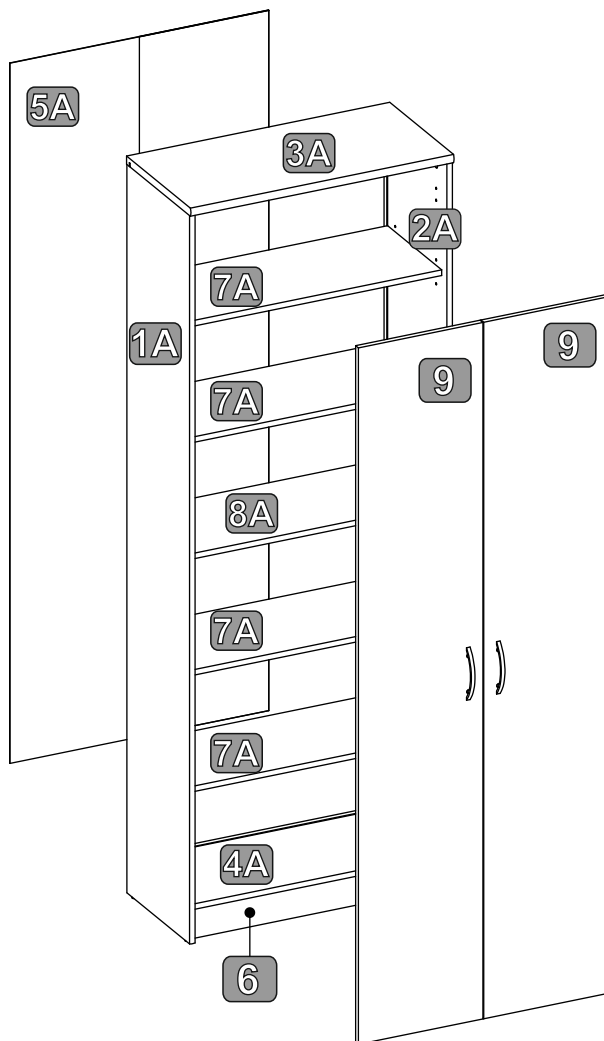

 12x T02	 12x T01	 8x28 16x D01	 1x F01	 1x F11	 18x R01
 16x E01	 5x S01	 1x P01	 4x13 2x W07	 3,5x15 16x W03	 1x E02
 8x Z04	 KR-15 8x Z01	 2x U01	 4x25 4x W01		

NR	DIM	QTE	COLLI
1A	1953x345x15	1	2/2
2A	1953x345x15	1	2/2
3A	720x352x22	1	1/2
4A	689x323x15	1	1/2
5A	1877x708x2	1	2/2
6	689x80x15	1	1/2
7A	689x296x15	4	1/2
8A	689x296x15	1	1/2
9	1867x341x15	2	2/2

# 1

5X		12X		16X		8X		8X		16X	
	S01		T01		D01		Z04		Z01		W03

2

3

# 6

 16x E01	 4x13 2x W07	 1x P01	 1x F11	 1x F01
--	---	--	---	---

A collection of safety and warning icons. It includes a yellow triangle with an exclamation mark, a warning symbol with a hand and a screwdriver, a warning symbol with a hand and an eye, and a warning symbol with a hand and a screwdriver. There are also two icons showing a box with a warning symbol and a hand holding a screwdriver.